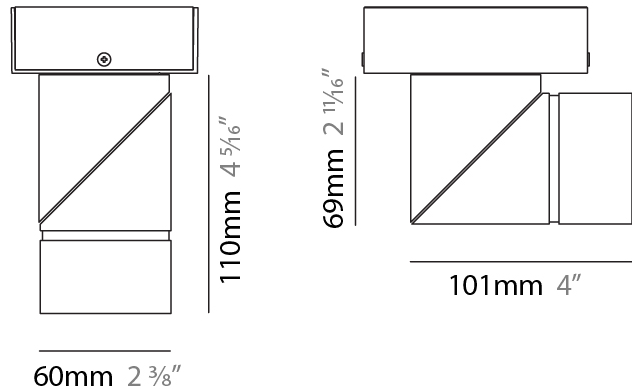

BOB SURFACE

A7200004-

base number   Color   Finish   Lens
Temperature   Options   Options

1. To build a product code in our configurator select the specify button on the base model # product page
2. To build a manual product code on this datasheet choose from the options listed below in blue font and add the suffix to the base model #

GENERAL

Series: Bob
Partner: Letroh
Division: Architectural
Installation: Surface
Product Type: Spots
Mounting Location: Ceiling
Light Distribution: Adjustable

PHYSICAL

Aperture Sizes - Downlights: 2"
Shape: Cylinder
Diameter (mm): 60
Diameter (in): 2 3/8
Length (mm): 110
Length (in): 4 5/16
Depth (mm): 110
Depth (in): 4 5/16
Weight (kg): 0.76
Weight (lbs): 1.67
Fixture Finish: WHI / BLK
Fixture Material: Aluminum

ELECTRICAL

Lamp Type: LED
Input Wattage (W): 20
Total Output Wattage (W): 17
Dimming: Tri-Mode (Non-Dimming and Phase Dimming (120Vac only) and 0-10V Dimming)
Driver Included: Yes
Driver Location: Integrated
Driver Type: Constant Current - Universal
Driver Class: Class 2
Input Voltage (V): 120 - 277
Constant Current (MA): 500

LED

Color Temperature (°K): 2700 / 3000
Max. Delivered Lumen (lm): 1800 / 1900
CRI: >90 CRI
Lamp Life (hrs): 50000

OPTICAL

Optic: 30 / 40 60 / OV / RT / WW
Adjustability: Rotational 360°; Tilt 90°

RATINGS AND CERTIFICATIONS

Certified By: Certified for North American Standards
IP rating: IP20

PROJECT
TYPE
SPECIFIER
QUANTITY
DATE