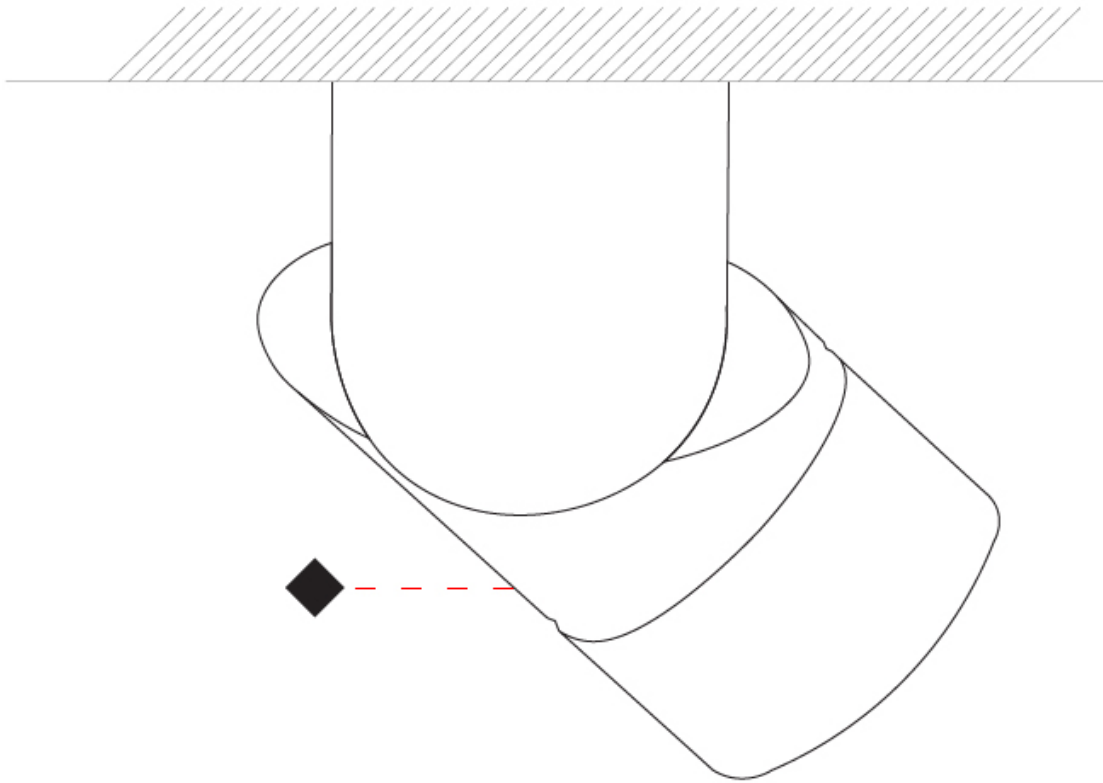

BOB RECESSED

A7200006-

PROJECT _____

TYPE _____

SPECIFIER _____

QUANTITY _____

DATE _____

Disclaimer

white lamp head with white base and side, black lamp head with black base and side, black lamp head with silver base and black side