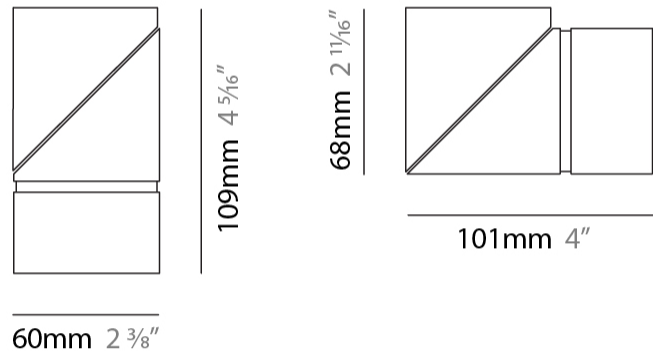

BOB RECESSED

A7200003-

base number   Color   Finish   Lens
Temperature   Options   Options

1. To build a product code in our configurator select the specify button on the base model # product page
2. To build a manual product code on this datasheet choose from the options listed below in blue font and add the suffix to the base model #

GENERAL

Series: Bob
Partner: Letroh
Division: Architectural
Installation: Recessed
Product Type: Spots
Mounting Location: Ceiling
Light Distribution: Adjustable

PHYSICAL

Aperture Sizes - Downlights: 2"
Shape: Cylinder
Diameter (mm): 60
Diameter (in): 2 3/8"
Length (mm): 109
Length (in): 4 5/16"
Weight (kg): 0.60
Weight (lbs): 1.32
Fixture Finish: WHI / BLK
Fixture Material: Aluminum
Cut-out Measurements: 35mm/1 3/8"

ELECTRICAL

Lamp Type: LED
Input Wattage (W): 20
Total Output Wattage (W): 17
Dimming: Tri-Mode (Non-Dimming and Phase Dimming (120Vac only) and 0-10V Dimming)
Driver Included: Yes
Driver Location: Remote
Driver Type: Constant Current - Universal
Driver Class: Class 2
Input Voltage (V): 120 - 277
Constant Current (MA): 500
Constant Voltage (V): 33.9

LED

Color Temperature (°K): 2700 / 3000
Max. Delivered Lumen (lm): 1100 / 1500
CRI: >90 CRI
Lamp Life (hrs): 50000

OPTICAL

Optic°: 30 / 40 / 60 / OV / RT / WW
Adjustability: Rotational 360°; Tilt 90°

RATINGS AND CERTIFICATIONS

Certified By: Certified for North American Standards
IP rating: IP20